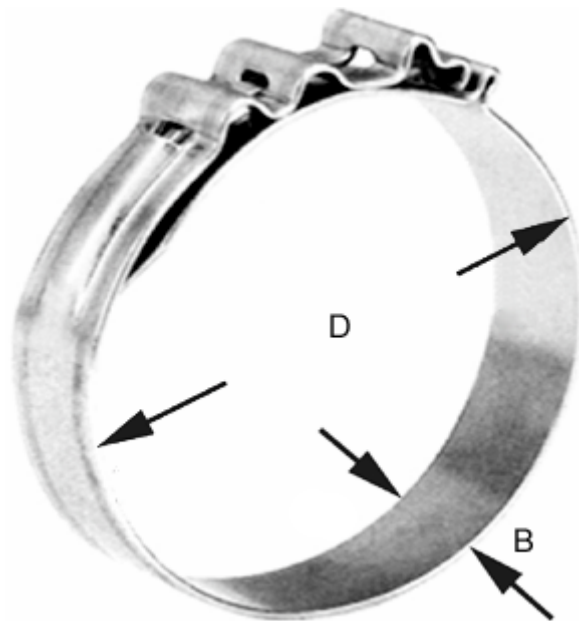

Article number: 021087006027

Description: COBRA one piece-connector 27/8 W4

Measures

Diameter D = 27.0

Width B = 8